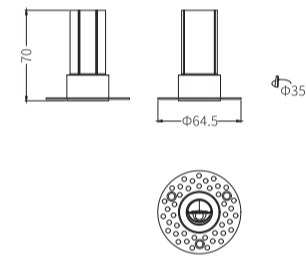

Quick Info

CRI ≥ 90
3000K, 4000K, 5700K
Tunable White 2700-6500K
ON-OFF/ ON-OFF (FLICKER FREE)
DALI-2 DT6 / DALI-2 DT8/ DALI +
SDCM<3
Lens & Reflector
L70 @50,000h
Aluminium Die-cast

Type

Recessed

Single Line Diagram

Recessed

APEX WALL WASHER WO TRM 35