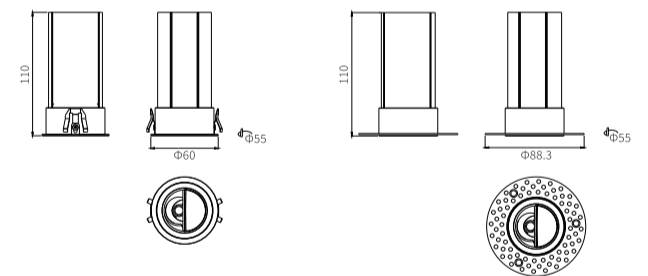

APEX WALL WASHER WO TRM 55

APEX WALL WASHER WO TRM

APEX WALL WASHER WO TRM Fixture has:

- Die cast- aluminum Luminaire housing
- Die cast heat sink
- Premium powder coated finish
- COB (Chip on Board) technology
- LED with effective colour rendering
- High efficiency wall washer optics
- Vivid & accurate lighting effect
- Suitable for retail, hospitality & residential application

Light Distribution

Direct

CRI ≥ 90

TUNABLE WHITE